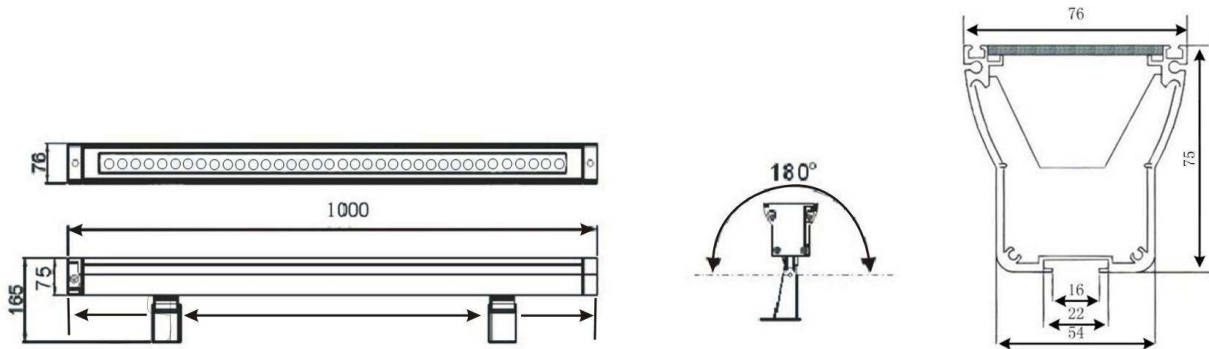

Luminance

Color	3'	6'	9'	12'	15'
	1m	2m	3m	4m	5m
White	578.8	144.8	64.4	36.4	23.2
	6226.6	1557.2	692.0	391.0	250.6
Red	250.9	62.8	27.9	15.8	10.1
	2700.0	675.0	300.1	169.6	108.8
Green	227.0	56.7	25.2	14.2	9.2
	2441.7	610.4	271.3	153.4	98.3
Blue	100.4	25.0	11.2	6.4	4.0
	1080.0	270.0	120.0	67.8	43.4

cd/mm², candles/square

Luminous Flux

Color	Output (Lm)	Power (W)	Emission efficiency (lm/W)
White	1308.0	36	36.3
Red	540.0	12	45.0
Green	562.0	12	46.8
Blue	216.0	12	18.0

Dimension Diagram