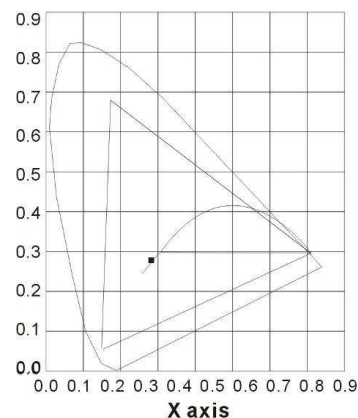

Inner 1W LED has a 140° beaming angle ,max emitting distance is 12 meters; a 25° lens can better concentrate the light and have a longer emitting distance; without the lens, Cast gives a very wide angle emitting effect. And these lens on LEDs are optional.

**Specification**

Size: 1000\*76\*75mm  
 Color: 256\*256\*256, 16777216 true colors  
 LED: 1W LED  
 Length: 1000 mm  
 LED quantity: 12R/12G/12B, 36 in total  
 Cover: Steel glass  
 Housing: Aluminium  
 Beaming angle: 25° with lens, 140° without lens  
 Life span: >=50000 hours

**Specification**

LED: Soft focus point and ultra-emission colophony lens  
 Beaming angle : 25°  
 Light distribution: Even diffusive illumination

Circle area is the beaming angle:25°

**CIE Chromatic Diagram**