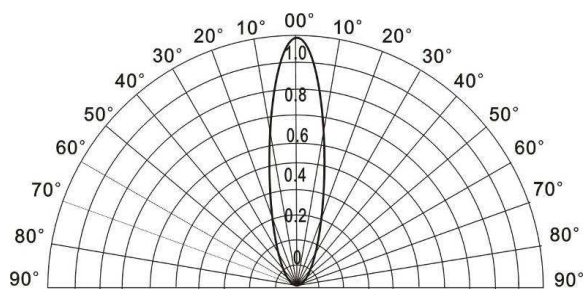

Inner 1W LED has a 140° beaming angle ,max emitting distance is 12 meters; a 25° lens can better concentrate the light and have a longer emitting distance; without the lens, Cast gives a very wide angle emitting effect. And these lens on LEDs are optional.

**Specification**

Size: 1000\*76\*75mm  
 Color: 256\*256\*256, 16777216 true colors  
 LED: 1W LED  
 Length: 1000 mm  
 LED quantity: 12R/12G/12B, 36 in total  
 Cover: Steel glass  
 Housing: Aluminium  
 Beaming angle: 25° with lens, 140° without lens  
 Life span: >=50000 hours

**Specification**

LED: Soft focus point and ultra-emission colophony lens  
 Beaming angle : 25°  
 Light distribution: Even diffusive illumination

Circle area is the beaming angle:25°

**CIE Chromatic Diagram**

Diamond area is white color

**Luminance**

Color	3'	6'	9'	12'	15'
	1m	2m	3m	4m	5m
White	578.8	144.8	64.4	36.4	23.2
	6226.6	1557.2	692.0	391.0	250.6
Red	250.9	62.8	27.9	15.8	10.1
	2700.0	675.0	300.1	169.6	108.8
Green	227.0	56.7	25.2	14.2	9.2
	2441.7	610.4	271.3	153.4	98.3
Blue	100.4	25.0	11.2	6.4	4.0
	1080.0	270.0	120.0	67.8	43.4